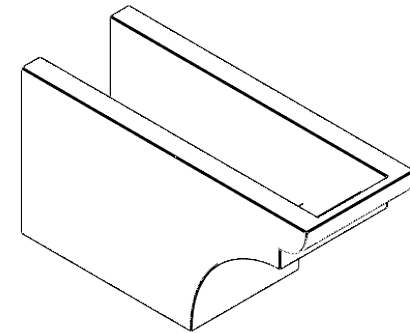

ITEM NUMBER: RFTURO06X08000X16000X008YOR00RCPR

6"W X 8"H X 16"L TIMBERTHANE ROUGH CEDAR YORKTOWN FAUX WOOD OPEN RAFTER TAIL, 8"L END, PRIMED TAN

SIDE PROFILE

ISOMETRIC

FRONT PROFILE

GENERATED DATE : 03/02/2023

EKENA MILLWORK
2300 WEST MAIN ST.
CLARKSVILLE, TX 75426
TOLL FREE: 866-607-0453
WWW.EKENAMILLWORK.COM

NOTES

1. INSTALLATION TO BE COMPLETED IN ACCORDANCE WITH MANUFACTURER'S SPECIFICATIONS.
2. DRAWING MAY NOT BE TO SCALE
3. THIS DRAWING IS INTENDED FOR DESIGN AND PLANNING PURPOSES ONLY.
4. ALL INFORMATION CONTAINED HEREIN WAS CURRENT AT THE TIME OF DEVELOPMENT BUT MUST BE REVIEWED AND APPROVED BY THE PRODUCT MANUFACTURER TO BE CONSIDERED ACCURATE.
5. TIMBERTHANE ARCHITECTURAL PRODUCTS ARE MADE FROM HIGH DENSITY URETHANE AND COME FACTORY PRIMED