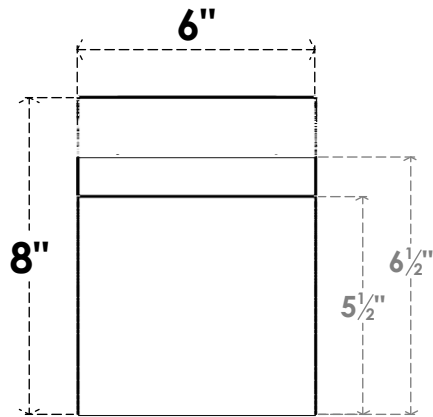

ITEM NUMBER: RFTURO06X08000X16000X008YOR00RCPR

6"W X 8"H X 16"L TIMBERTHANE ROUGH CEDAR YORKTOWN FAUX WOOD OPEN RAFTER TAIL, 8"L END, PRIMED TAN

SIDE PROFILE

ISOMETRIC

FRONT PROFILE

GENERATED DATE : 03/02/2023