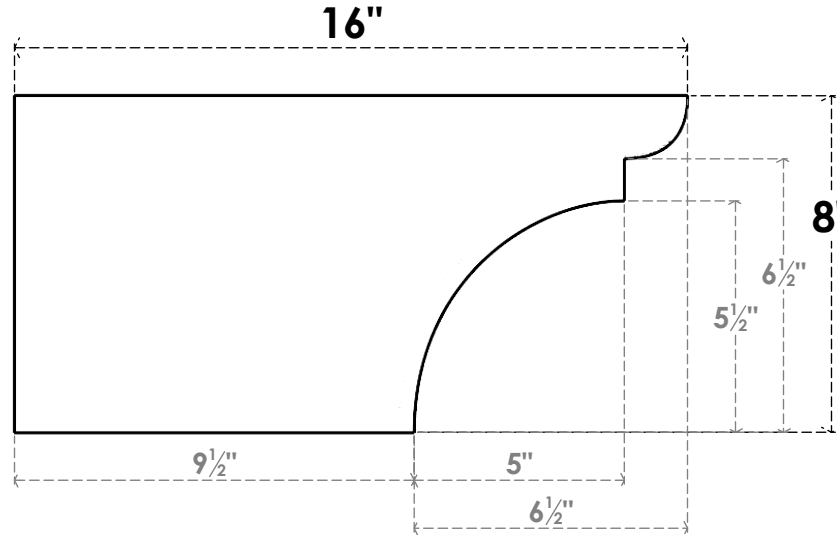

ITEM NUMBER: RFTURO06X08000X16000X008YOR00RCPR

6"W X 8"H X 16"L TIMBERTHANE ROUGH CEDAR YORKTOWN FAUX WOOD OPEN RAFTER TAIL, 8"L END, PRIMED TAN

SIDE PROFILE

ISOMETRIC

FRONT PROFILE

GENERATED DATE : 03/02/2023